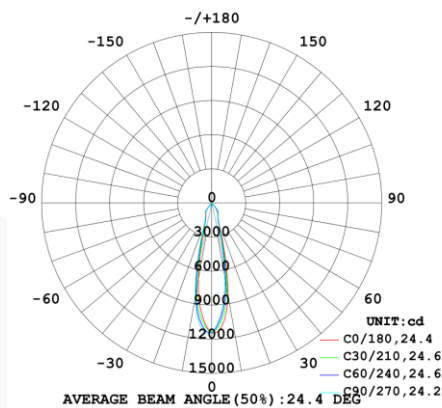

LED modules

Standard: CRI>80 and >90 in CCT 2700K, 3000K, 4000K

Premium White (PW): for fresh white and depth of colour in retail environments

1) Lumen output of LED module (COB)

2) Mentioned wattage applies for the COB only. Mentioned wattage applies for the most efficient CCT.

The power of the complete fixture will be slightly higher due to the power consumption of the driver.

3) Values shown are average values and are subject to +/- 10% tolerance (set by international standards). The colour temperature is subject to a tolerance of up to +/- 150 Kelvin compared to the nominal value.

Technical data can be changed by Internova without prior notice.

It all starts with light

ARTICLE CODE STRUCTURE

POLAR DIAGRAMS

15°

24°

40°

It all starts with light