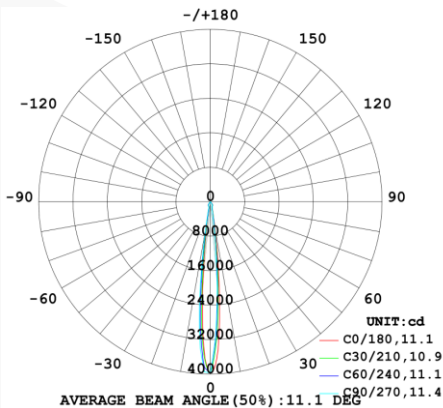

LED modules

Standard: CRI>80 and >90 in CCT 2700K, 3000K, 4000K

Premium White (PW): for fresh white and depth of colour in retail environments

1) Lumen output of LED module (COB)

2) Mentioned wattage applies for the COB only. Mentioned wattage applies for the most efficient CCT.

The power of the complete fixture will be slightly higher due to the power consumption of the driver.

3) Values shown are average values and are subject to +/- 10% tolerance (set by international standards). The colour temperature is subject to a tolerance of up to +/- 150 Kelvin compared to the nominal value.

Technical data can be changed by Internova without prior notice.

It all starts with light

ARTICLE CODE STRUCTURE

POLAR DIAGRAMS

15°

24°

40°

It all starts with light