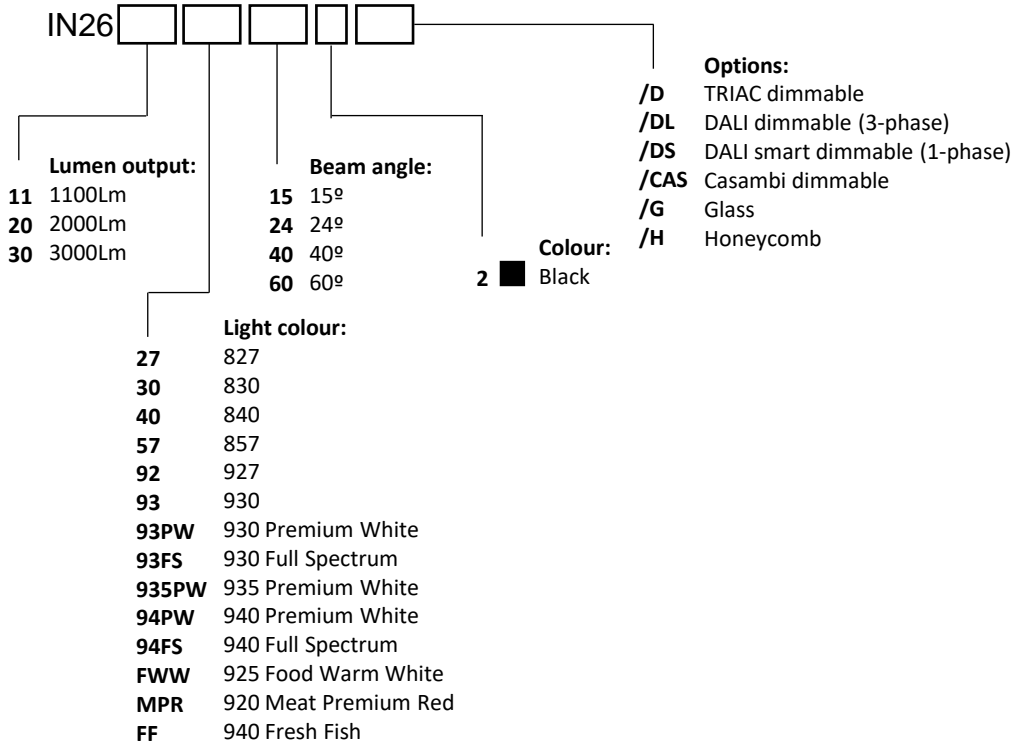

ARTICLE CODE STRUCTURE

POLAR DIAGRAMS