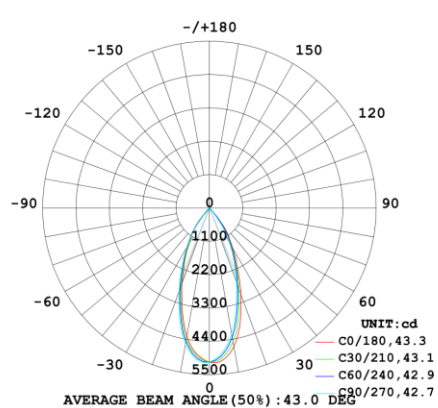

LED modules

Standard: CRI>80 and >90 in CCT 2700K, 3000K, 4000K

Premium White (PW): for fresh white and depth of colour in retail environments

1) Lumen output of LED module (COB)

2) Mentioned wattage applies for the COB only. Mentioned wattage applies for the most efficient CCT.

The power of the complete fixture will be slightly higher due to the power consumption of the driver.

3) Values shown are average values and are subject to +/- 10% tolerance (set by international standards). The colour temperature is subject to a tolerance of up to +/- 150 Kelvin compared to the nominal value.

Technical data can be changed by Internova without prior notice.

It all starts with light

ARTICLE CODE STRUCTURE

POLAR DIAGRAMS

15°

24°

40°

It all starts with light